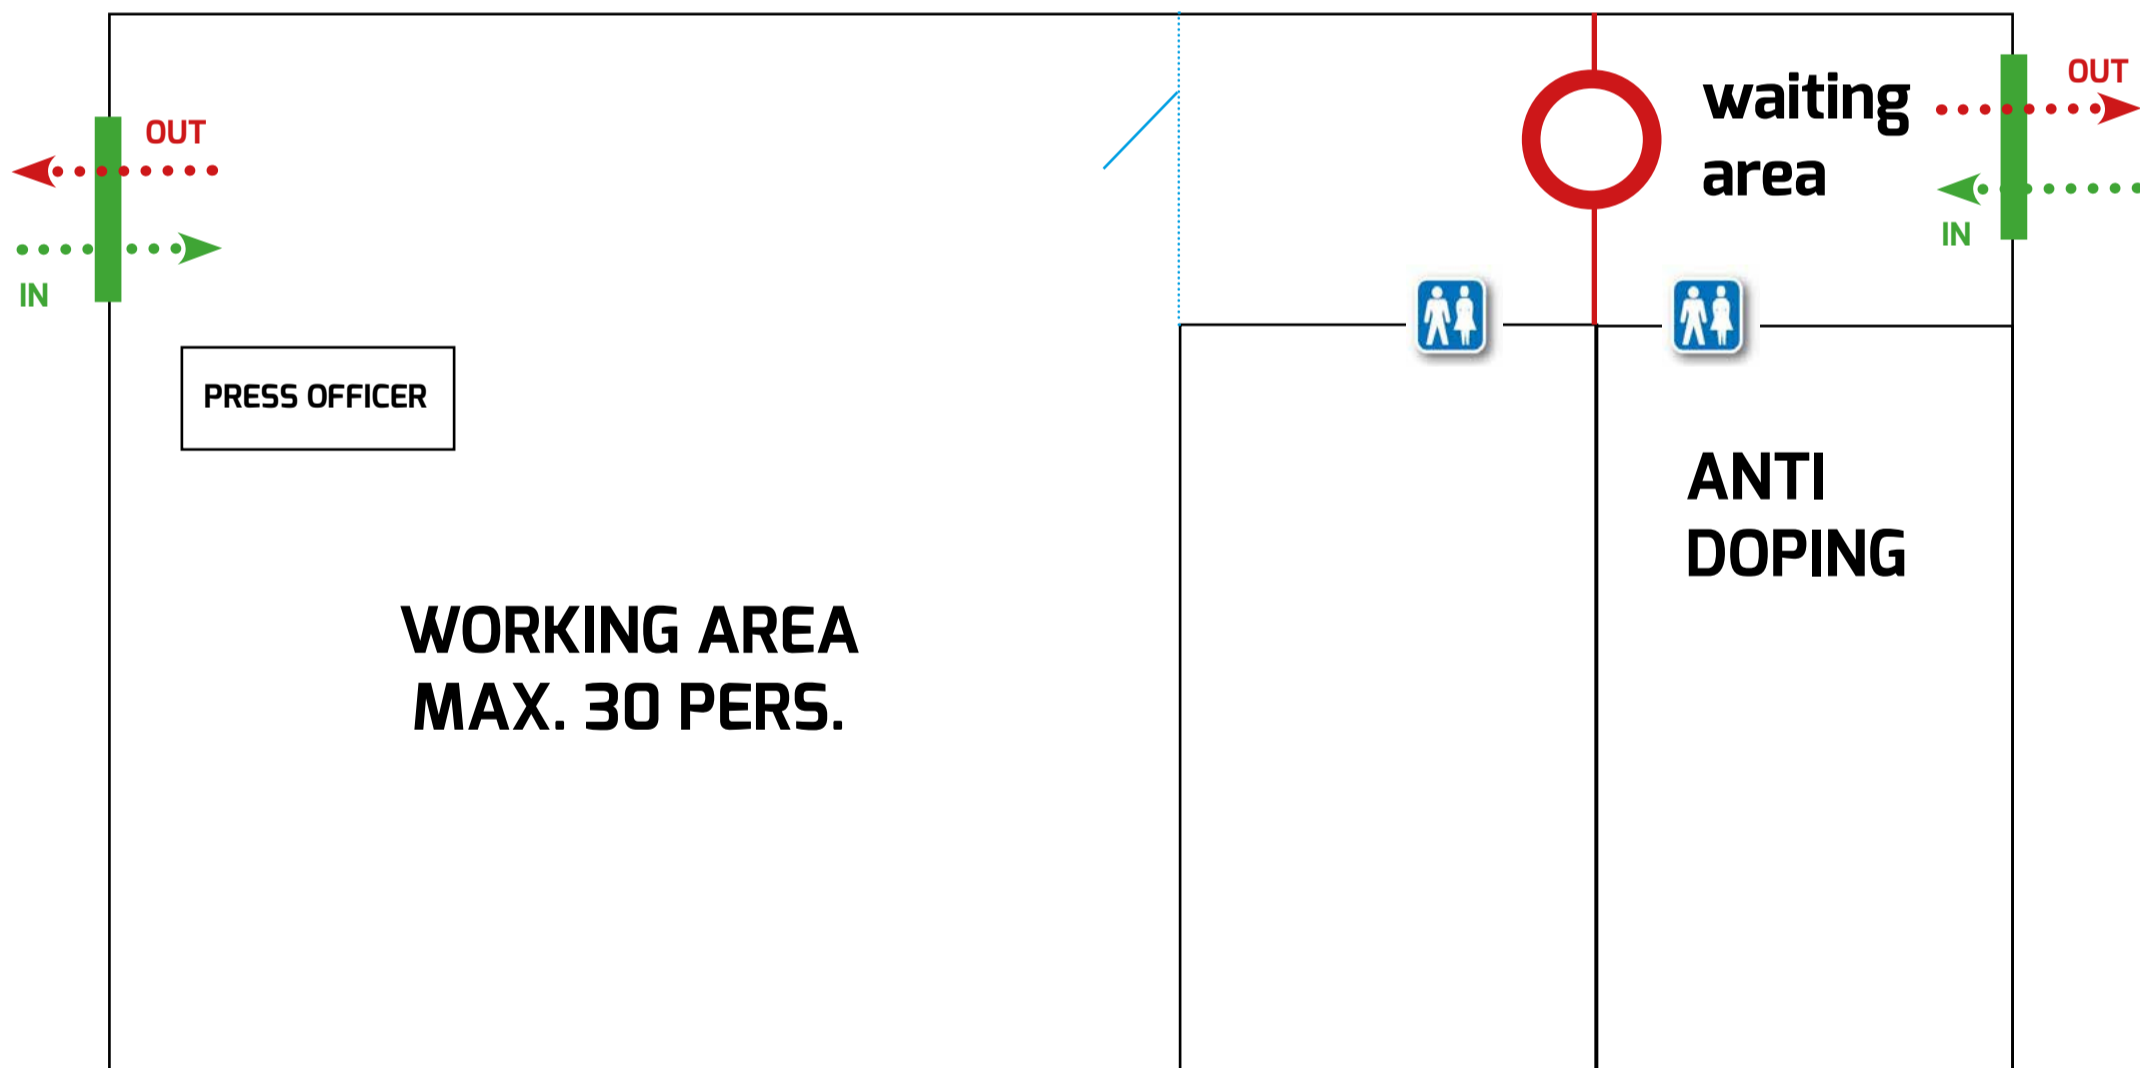

INSIDE BUILDINGS:

- keep distance (1,5m) at all times
- facial mask is mandatory when not seated
- disinfect hands

LUNCH: TAKE AWAY

PRESS ROOM / ANTI-DOPING

BAR GOED, Perkpolderhaven 6, Walsoorden

INSIDE BUILDINGS:

- keep distance (1,5m) at all times
- facial mask is mandatory when not seated
- disinfect hands

PERMANENCE/PPO

WEEMAES, HULSTERWEG 44K, 4587 ED KLOOSTERZANDE
OPEN: SUNDAY 3rd JANUARY 2021, 07h00 - 14h00

INSIDE BUILDINGS:

- keep distance (1,5m) at all times
- facial mask is mandatory when not seated
- disinfect hands

DIRECTIONS PERMANENCE/PPO → RACE VENUE

6 min (4.3 km)

via Hulsterweg and N689

Fastest route