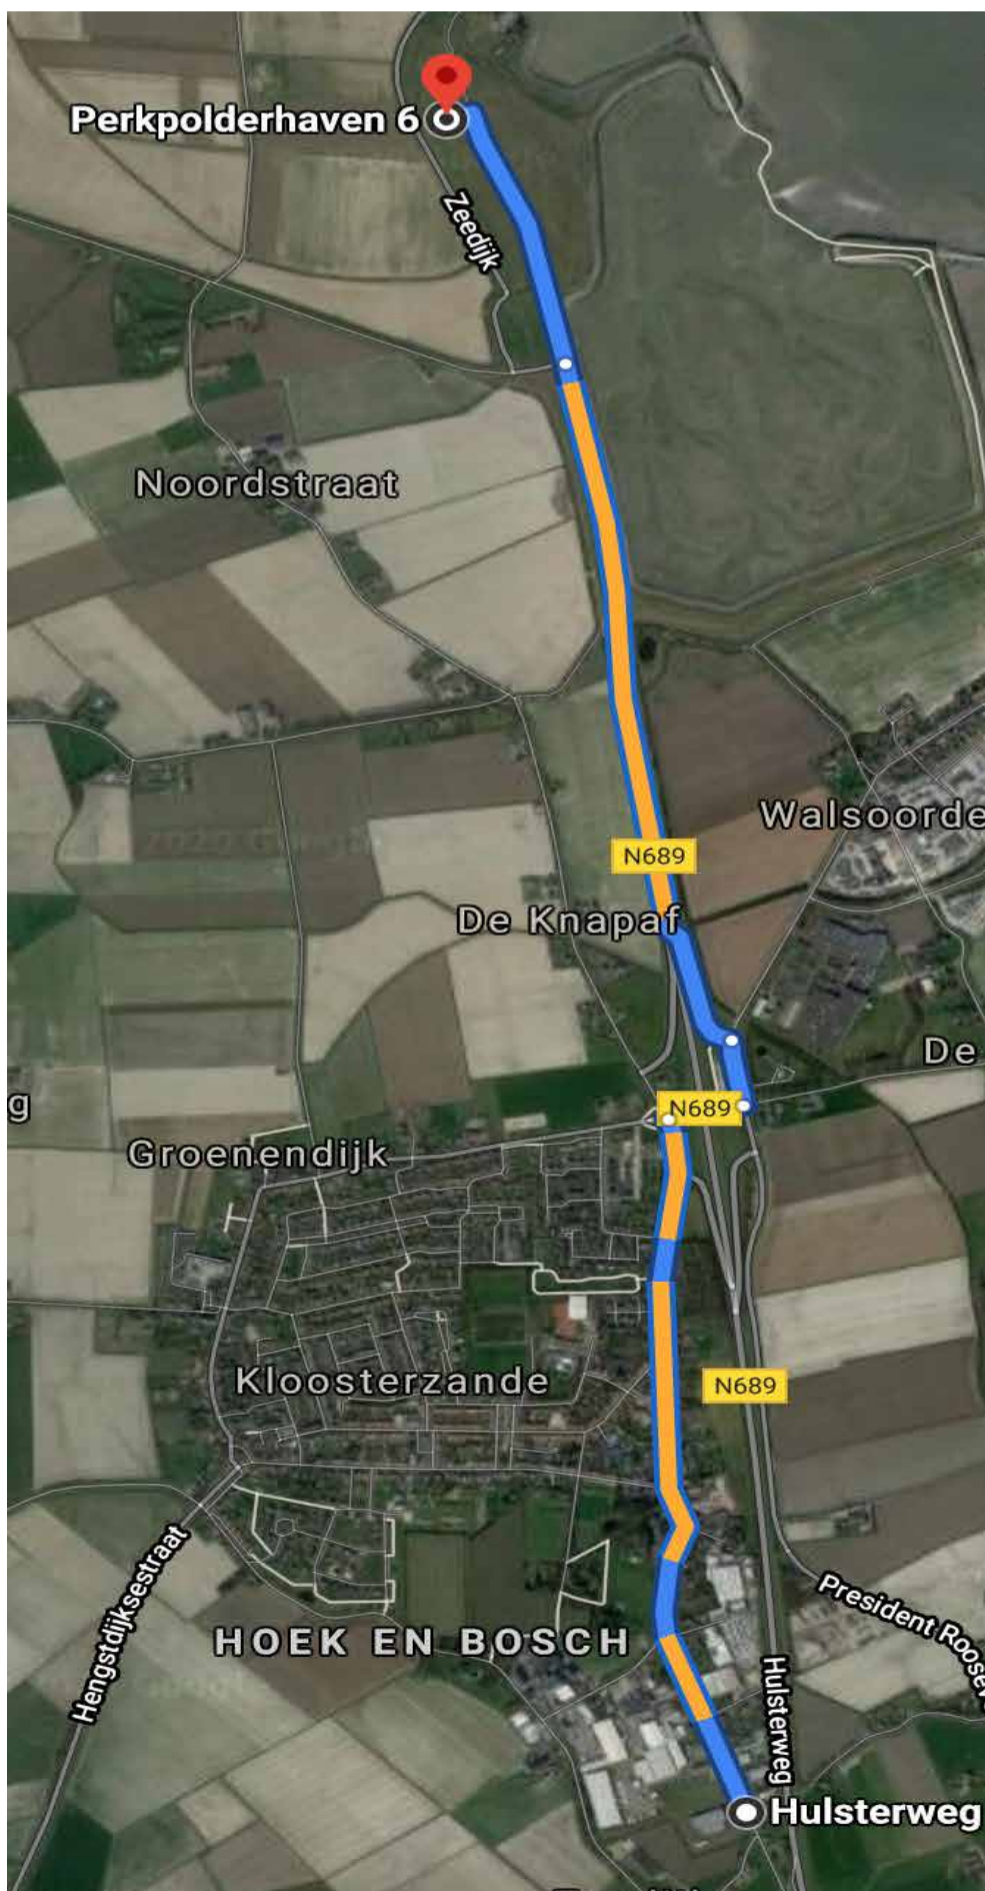

- keep distance (1,5m) at all times
- facial mask is mandatory when not seated
- disinfect hands

PERMANENCE/PPO

WEEMAES, HULSTERWEG 44K, 4587 ED KLOOSTERZANDE
OPEN: SUNDAY 3rd JANUARY 2021, 07h00 - 14h00

INSIDE BUILDINGS:

- keep distance (1,5m) at all times
- facial mask is mandatory when not seated
- disinfect hands

DIRECTIONS PERMANENCE/PPO → RACE VENUE

6 min (4.3 km)

via Hulsterweg and N689

Fastest route

Hulsterweg 77

4587 LG Kloosterzande, Netherlands

↑ Head north on Hulsterweg toward Nijverheid

1.7 km

↘ Turn right onto Groenendijk

160 m

↙ Turn left onto Walsoordensestraat

160 m

↙ Turn left to merge onto N689

1.7 km

↑ Continue straight

i Destination will be on the left

650 m

Perkpolderhaven 6

4588 RB Walsoorden, Netherlands