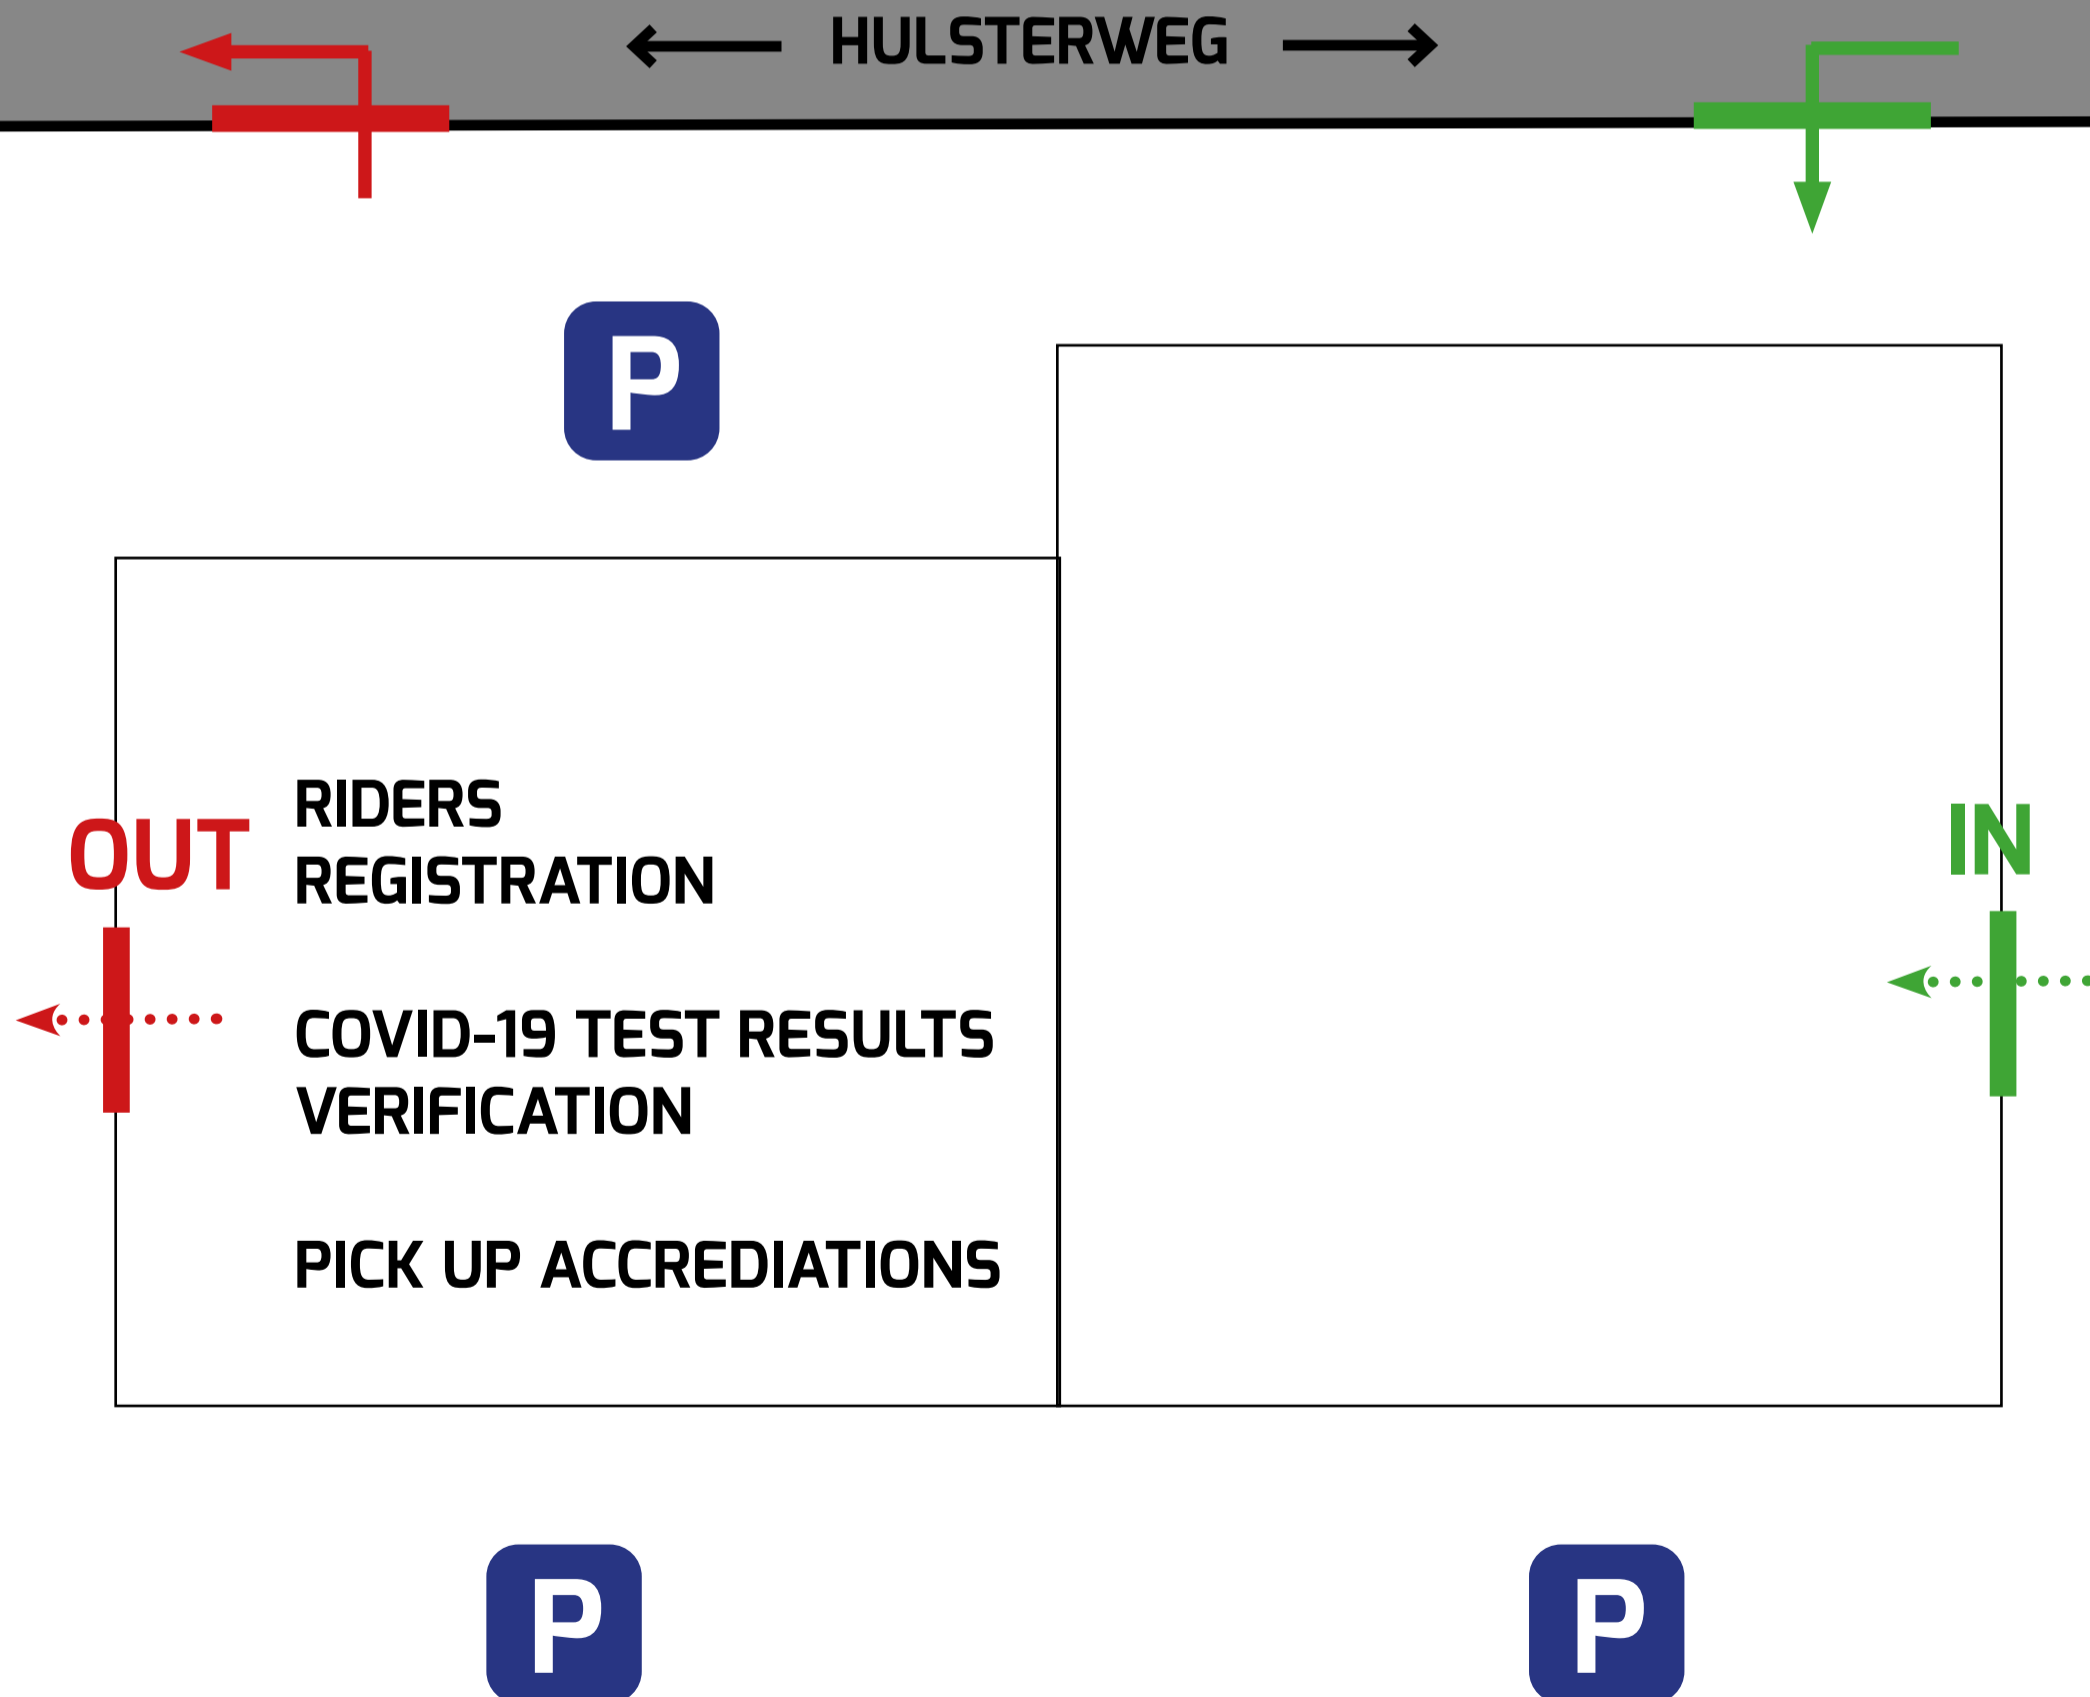

INSIDE BUILDINGS:

- keep distance (1,5m) at all times
- facial mask is mandatory when not seated
- disinfect hands

LUNCH: TAKE AWAY

PRESS ROOM / ANTI-DOPING

BAR GOED, Perkpolderhaven 6, Walsoorden

INSIDE BUILDINGS:

- keep distance (1,5m) at all times
- facial mask is mandatory when not seated
- disinfect hands

PERMANENCE/PPO

WEEMAES, HULSTERWEG 44K, 4587 ED KLOOSTERZANDE
OPEN: SUNDAY 3rd JANUARY 2021, 07h00 - 14h00

INSIDE BUILDINGS:

- keep distance (1,5m) at all times
- facial mask is mandatory when not seated
- disinfect hands

DIRECTIONS PERMANENCE/PPO → RACE VENUE

6 min (4.3 km)

via Hulsterweg and N689

Fastest route